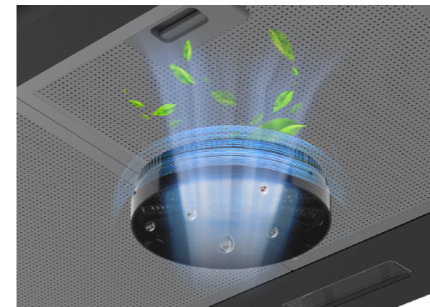

The thickened carbon kit takes in more grease and odor.