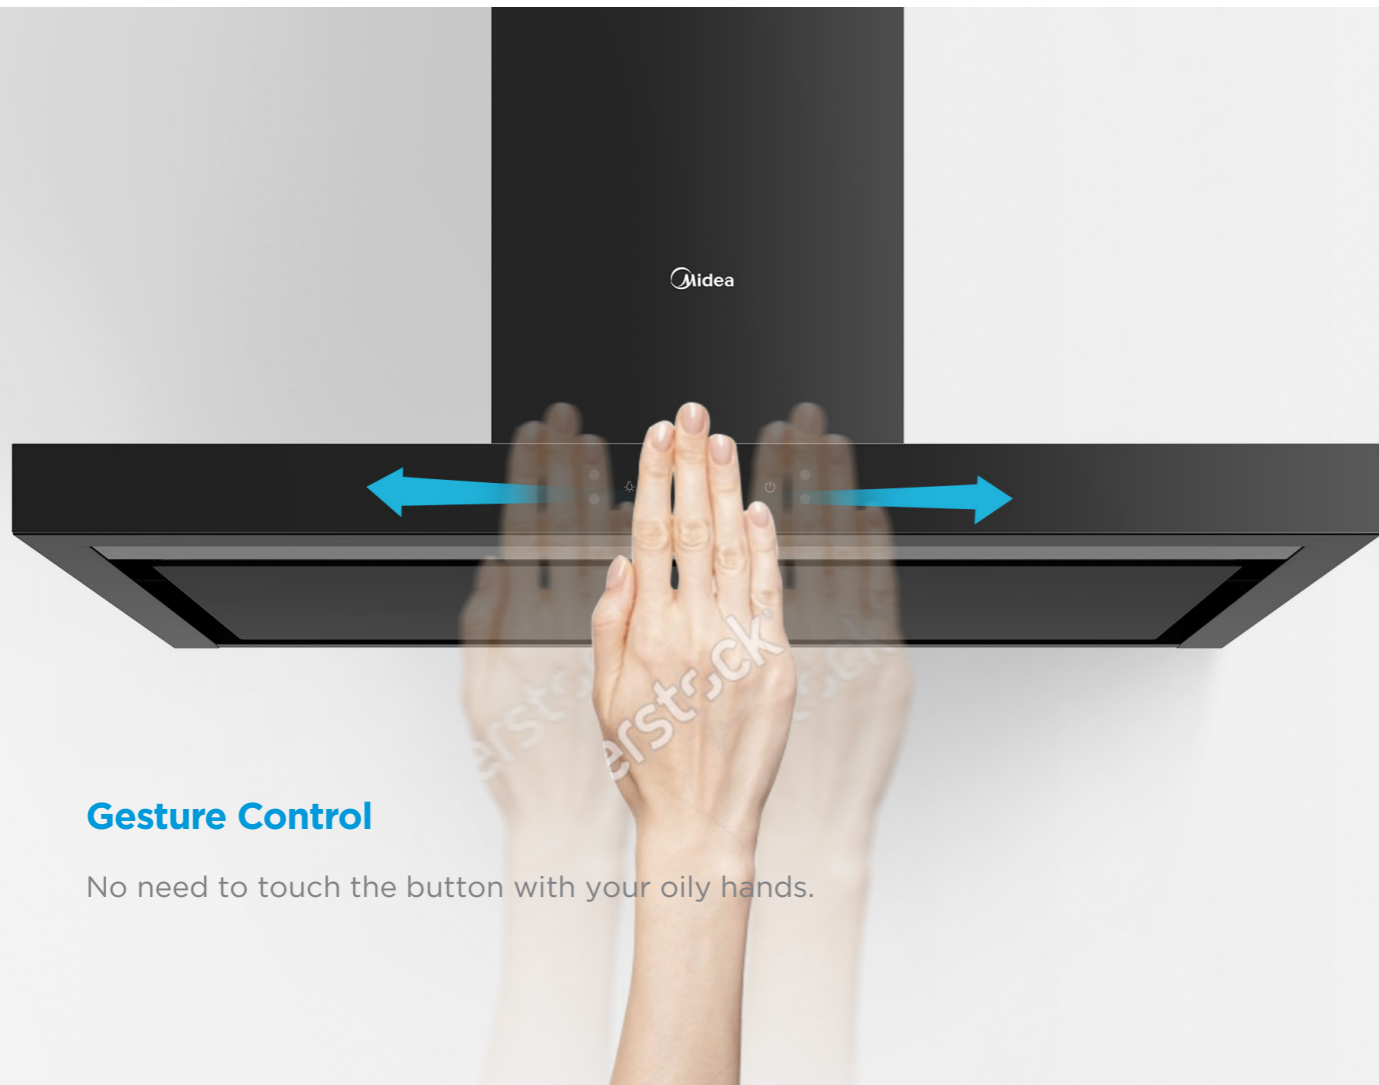

Options for different ways of installation are fully in your hands. Blending in or Standing out, both are the ideal way to fit in your kitchen.

3D CIRCUM VENTILATION

The detachable convex condensation plate, leaves large air inlets for 360-degree extraction and better guides smoke flow, optimizing its extraction efficiency.

4-speed airflow

Always have the most suitable power under any cooking scenario.

Easily-clean design

Black glass plate design, easy for you to wipe grease off.

MIDEA SLIMLINE HOOD

Slim body does not take up too much of your cabinet space.

105mm

Save space

Easy to clean

Gesture Control

No need to touch the button with your oily hands.

The thickened carbon kit takes in more grease and odor.

Twin 80W motor with powerful 6m³/min suction.

3-speed offers the ideal suction power.

5-layer aluminum filters efficiently capture the grease.

The thickened carbon kit takes in more grease and odor.

Light up your cooktop with energy-saving 1.5W LED lights.

SPECIFICATION

Model	MBI-90M79BK-SG MBI-90M79SK-SG	MBI-90F140BK-SG MBI-90F140SK-SG
Color	Black/Stainless steel	Black/Stainless steel
No. of speed settings	4	3
Suction Power	14m ³ /min	6m ³ /min
Voltage	220-240V	220-240V
Dimension	900*500*450	900*500*140
Diameter of air tube	150mm	120mm
Noise	72dB	71dB
No of charcoal filter	2	2
Net Weight	19kg	8kg
No. of filter	2	3
No. of motor	1	2
Rated Power	253W	213W
Motor Power	250W	210W
Lighting Power	1.5w	1.5w
Wind Pressure	515Pa	170Pa
Number of lights	2	2