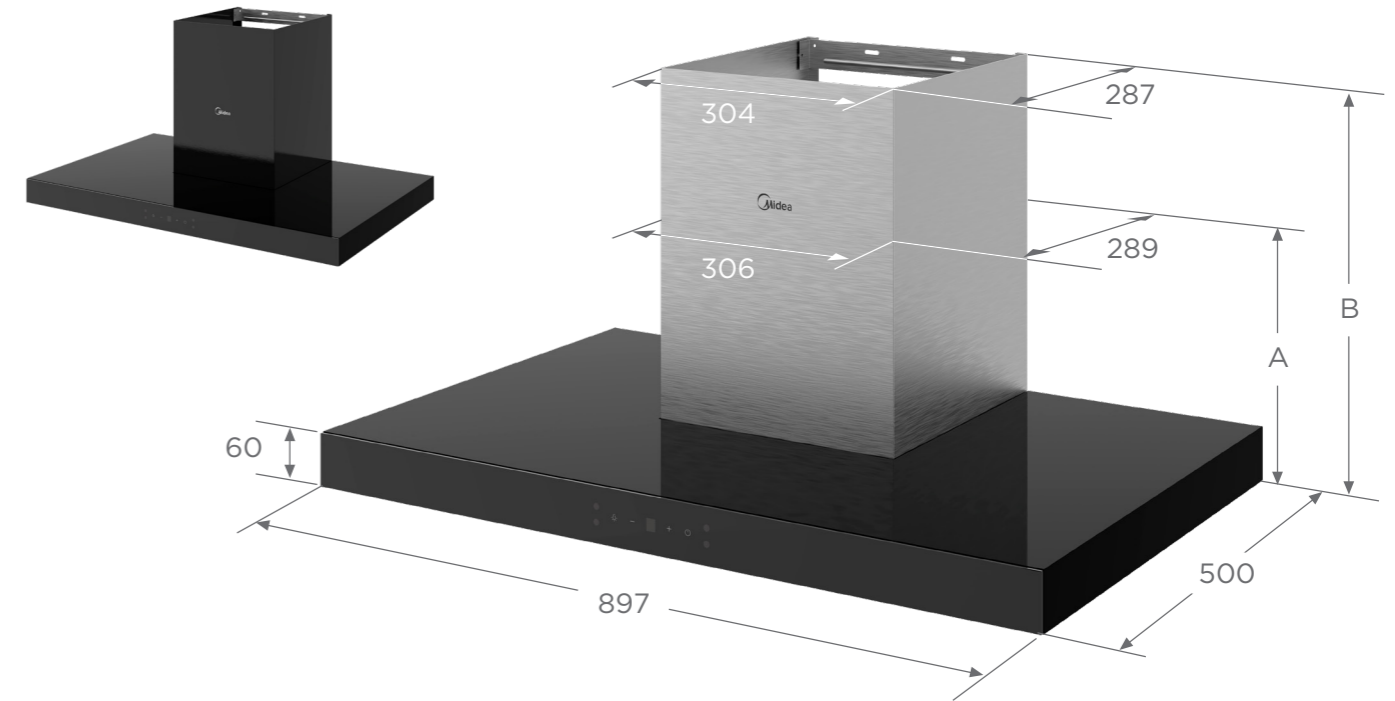

MBI-90M79BK-SG/MBI-90M79SK-SG

Chimney	A	B	Height
400+590	450	485-1020	450-1020