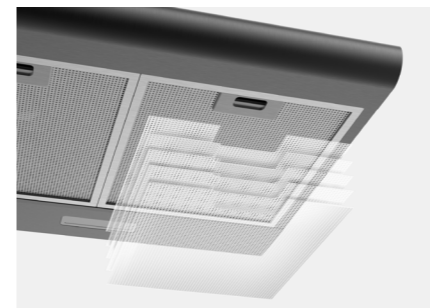

Options for different ways of installation are fully in your hands. Blending in or Standing out, both are the ideal way to fit in your kitchen.

3D CIRCUM VENTILATION

The detachable convex condensation plate, leaves large air inlets for 360-degree extraction and better guides smoke flow, optimizing its extraction efficiency.

4-speed airflow

Always have the most suitable power under any cooking scenario.

Easily-clean design

Black glass plate design, easy for you to wipe grease off.

MIDEA SLIMLINE HOOD

Slim body does not take up too much of your cabinet space.

5-layer aluminum filters efficiently capture the grease.

The thickened carbon kit takes in more grease and odor.

Light up your cooktop with energy-saving 1.5W LED lights.

SPECIFICATION

Model	MBI-90M79BK-SG MBI-90M79SK-SG	MBI-90F140BK-SG MBI-90F140SK-SG
Color	Black/Stainless steel	Black/Stainless steel
No. of speed settings	4	3
Suction Power	14m ³ /min	6m ³ /min
Voltage	220-240V	220-240V
Dimension	900*500*450	900*500*140
Diameter of air tube	150mm	120mm
Noise	72dB	71dB
No of charcoal filter	2	2
Net Weight	19kg	8kg
No. of filter	2	3
No. of motor	1	2
Rated Power	253W	213W
Motor Power	250W	210W
Lighting Power	1.5w	1.5w
Wind Pressure	515Pa	170Pa
Number of lights	2	2