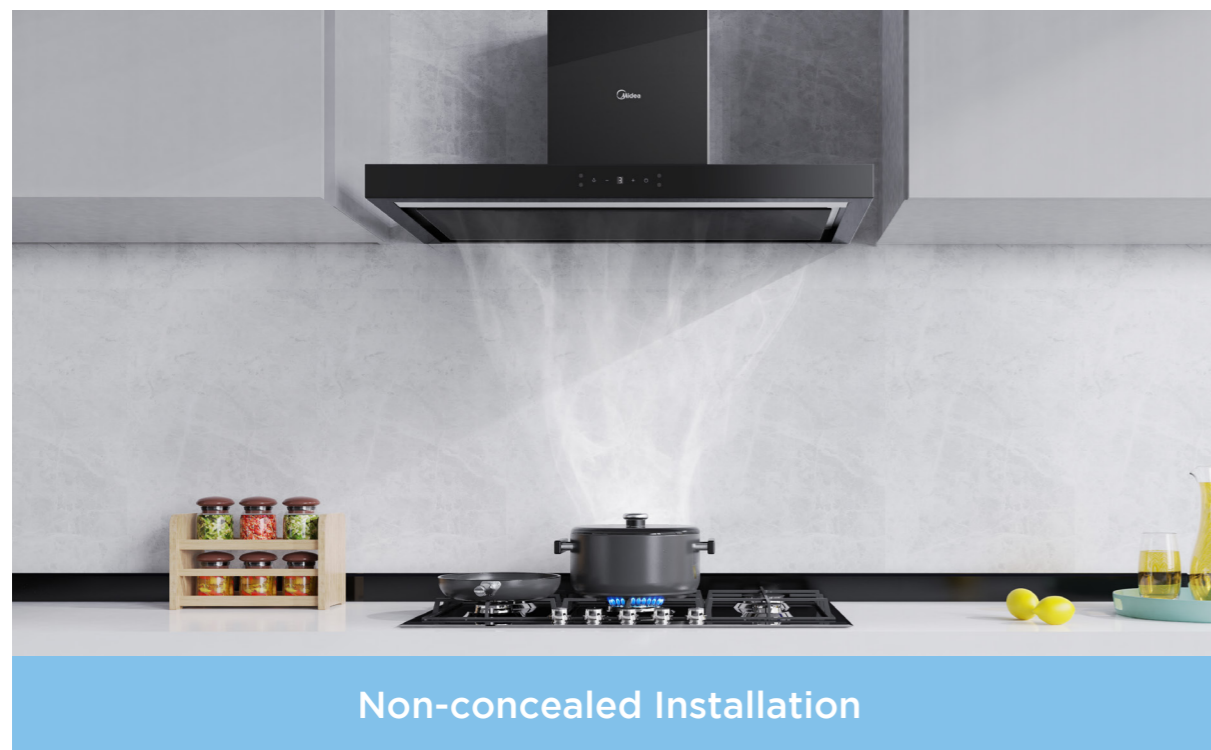

Options for different ways of installation are fully in your hands. Blending in or Standing out, both are the ideal way to fit in your kitchen.

3D CIRCUM VENTILATION

The detachable convex condensation plate, leaves large air inlets for 360-degree extraction and better guides smoke flow, optimizing its extraction efficiency.

4-speed airflow

Always have the most suitable power under any cooking scenario.

Easily-clean design

Black glass plate design, easy for you to wipe grease off.

MIDEA SLIMLINE HOOD

Slim body does not take up too much of your cabinet space.

105mm

Save space

Easy to clean

Gesture Control

No need to touch the button with your oily hands.

The thickened carbon kit takes in more grease and odor.

Twin 80W motor with powerful 6m³/min suction.

3-speed offers the ideal suction power.

5-layer aluminum filters efficiently capture the grease.

The thickened carbon kit takes in more grease and odor.

Light up your cooktop with energy-saving 1.5W LED lights.

SPECIFICATION

Model	MBI-90M79BK-SG MBI-90M79SK-SG	MBI-90F140BK-SG MBI-90F140SK-SG
Color	Black/Stainless steel	Black/Stainless steel
No. of speed settings	4	3
Suction Power	14m ³ /min	6m ³ /min
Voltage	220-240V	220-240V
Dimension	900*500*450	900*500*140
Diameter of air tube	150mm	120mm
Noise	72dB	71dB
No of charcoal filter	2	2
Net Weight	19kg	8kg
No. of filter	2	3
No. of motor	1	2
Rated Power	253W	213W
Motor Power	250W	210W
Lighting Power	1.5w	1.5w
Wind Pressure	515Pa	170Pa
Number of lights	2	2