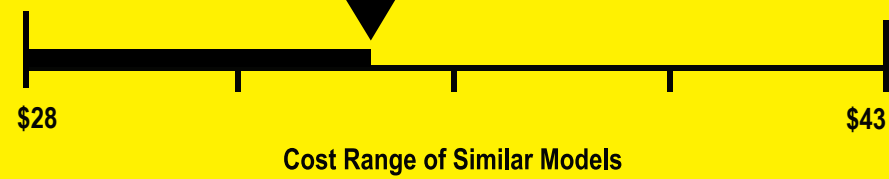

U.S. Government

Federal law prohibits removal of this label before consumer purchase.

ENERGYGUIDE

Dishwasher
Capacity: Standard

Models **Midea**
MDT24H3AST
MDT24H2AST
MDT24P4AST
MDT24P5AST

Estimated Yearly Energy Cost (when used with an electric water heater)

\$34

240 kWh

Estimated Yearly Electricity Use

\$24

Estimated Yearly Energy Cost
(when used with a natural gas water heater)

Your cost will depend on your utility rates and use.

- Cost range based only on standard capacity models.
- Estimated energy cost based on four wash loads a week and a national average electricity cost of 14 cents per kWh and natural gas cost of \$1.21 per therm.
- For more information, visit www.fic.gov/energy.