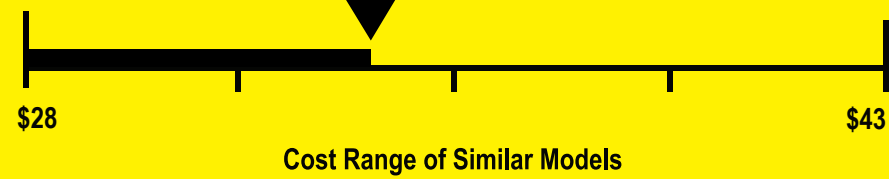

## 240 kWh

Estimated Yearly Electricity Use